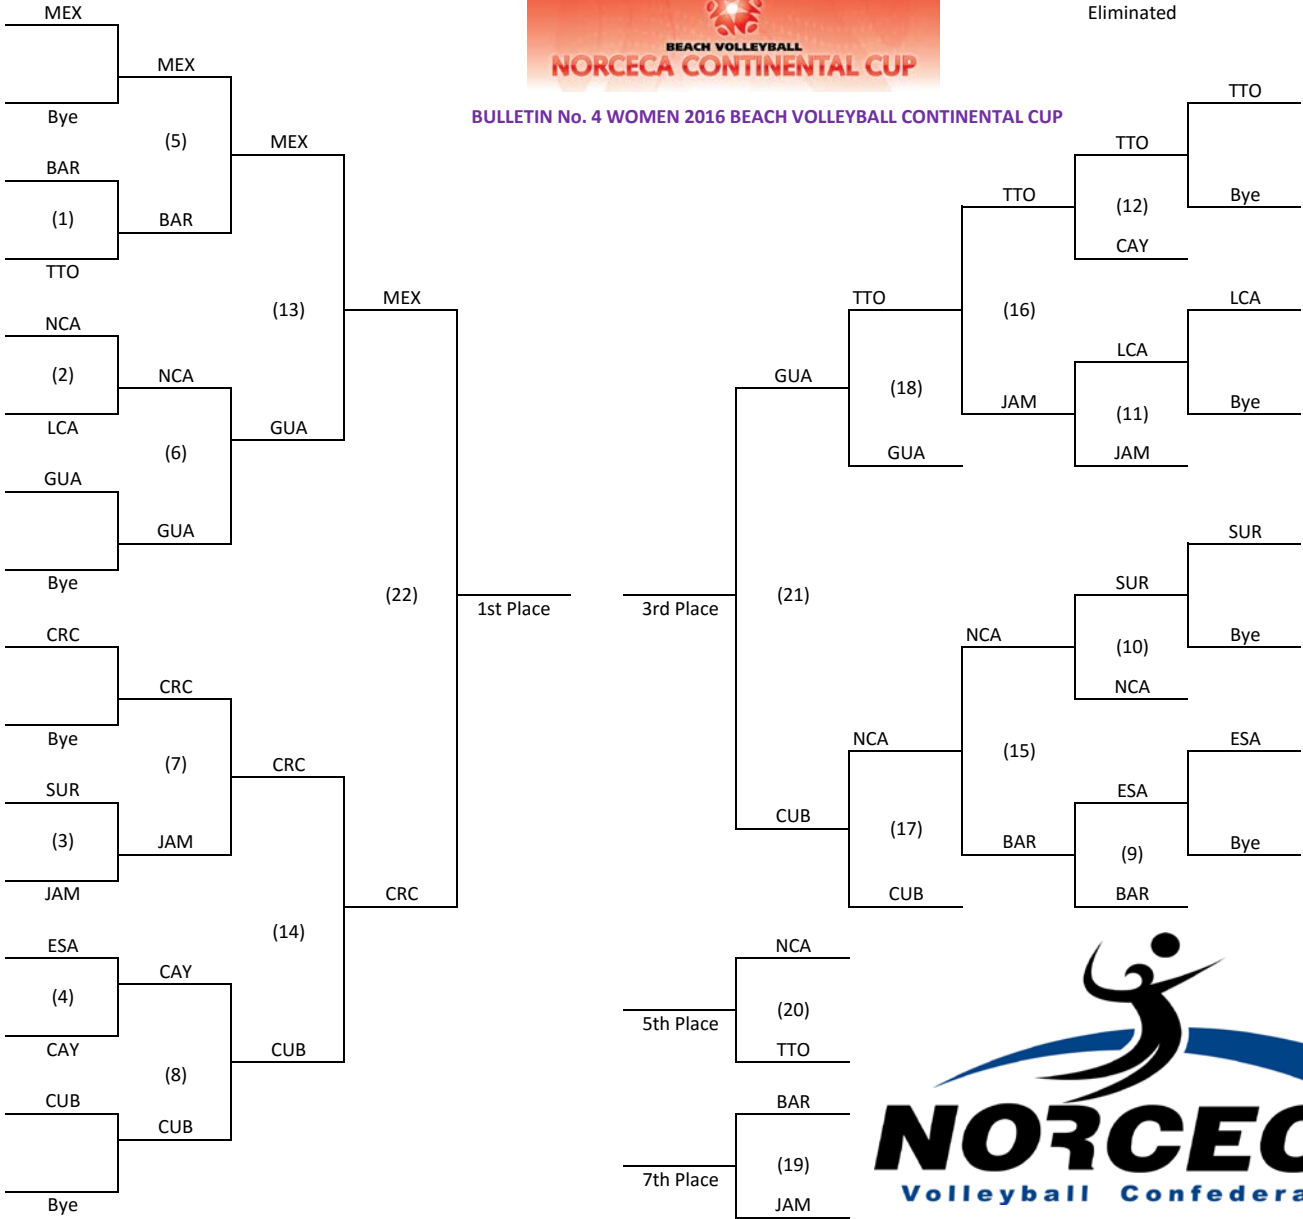

BULLETIN No. 4 WOMEN 2016 BEACH VOLLEYBALL CONTINENTAL CUP

Losers 9
Eliminated

2016 BEACH VOLLEYBALL CONTINENTAL CUP

WOMEN'S FINAL CC / Women • 23 - 26-Jun-2016

B-2 Match schedule - Main draw

No.	Rnd.	Br.	Date	Team A	Team B	Ct.	Time
1	I	W	23-Jun	Matthews/Wood (BAR)	Rheeza/Abby (TRI)	1	08:20
2	I	W	23-Jun	Bovell/Mason (BAR)	Dyette/Davidson (TRI)	4	08:00
3	I	W	23-Jun	Matthews/Wood (BAR)	Dyette/Davidson (TRI)	1	11:40
4	I	W	23-Jun	Bovell/Mason (BAR)	Rheeza/Abby (TRI)	1	11:30
5	I	W	23-Jun	Matthews/Wood (BAR)	Dyette/Davidson (TRI)	1	13:10
6	I	W	23-Jun	Hunsel/Brunings (SUR)	Temple/Wallen (JAM)	1	09:10
7	I	W	23-Jun	Wip/Frankel (SUR)	Perry/Wright (JAM)	4	08:48
8	I	W	23-Jun	Hunsel/Brunings (SUR)	Perry/Wright (JAM)	1	12:23
9	I	W	23-Jun	Wip/Frankel (SUR)	Temple/Wallen (JAM)	1	12:11
10	I	W	23-Jun	Draw	Draw		
11	I	W	23-Jun	Machado/Rodriguez (NCA)	JAMILLA/Skye (LCA)	1	10:15
12	I	W	23-Jun	Mendoza/Lopez (NCA)	Noel/Neptune (LCA)	4	09:37
13	I	W	23-Jun	Machado/Rodriguez (NCA)	Noel/Neptune (LCA)		
14	I	W	23-Jun	Mendoza/Lopez (NCA)	JAMILLA/Skye (LCA)	4	12:58
15	I	W	23-Jun	Draw	Draw		
16	I	W	23-Jun	Vargas/Gonzalez (ESA)	Smith-Johnson/Powery (CAY)	1	10:51
17	I	W	23-Jun	AVALOS/Ponce (ESA)	Gandolfi/Wolfenden (CAY)	4	10:27
18	I	W	23-Jun	Vargas/Gonzalez (ESA)	Gandolfi/Wolfenden (CAY)	1	13:50
19	I	W	23-Jun	AVALOS/Ponce (ESA)	Smith-Johnson/Powery (CAY)	4	15:45
20	I	W	23-Jun	Vargas/Gonzalez (ESA)	Gandolfi/Wolfenden (CAY)	4	14:52
21	QF	W	23-Jun	Rios/Santoyo (MEX)	Bovell/Mason (BAR)	2	15:30
22	QF	W	23-Jun	Estrada/Orellana (MEX)	Matthews/Wood (BAR)	4	15:23
23	QF	W	23-Jun	Rios/Santoyo (MEX)	Matthews/Wood (BAR)	2	18:10
24	QF	W	23-Jun	Estrada/Orellana (MEX)	Bovell/Mason (BAR)	2	
25	QF	W	23-Jun	Draw	Draw		
26	QF	W	23-Jun	Orellana J/Orellana A (GUA)	Mendoza/Lopez (NCA)	2	16:06
27	QF	W	23-Jun	N. Giron/E. Bethancourt (GUA)	Machado/Rodriguez (NCA)	4	16:08
28	QF	W	23-Jun	Orellana J/Orellana A (GUA)	Machado/Rodriguez (NCA)	4	18:43
29	QF	W	23-Jun	N. Giron/E. Bethancourt (GUA)	Mendoza/Lopez (NCA)	4	
30	QF	W	23-Jun	Draw	Draw		
31	QF	W	23-Jun	C. Charles/Alfaro (CRC)	Temple/Wallen (JAM)	2	16:56
32	QF	W	23-Jun	ARAYA/Valenciano (CRC)	Perry/Wright (JAM)	4	17:04
33	QF	W	23-Jun	C. Charles/Alfaro (CRC)	Perry/Wright (JAM)	2	18:50
34	QF	W	23-Jun	ARAYA/Valenciano (CRC)	Temple/Wallen (JAM)	2	
35	QF	W	23-Jun	Draw	Draw		
36	QF	W	23-Jun	Lianma/Leila (CUB)	Smith-Johnson/Powery (CAY)	2	17:39
37	QF	W	23-Jun	Sanchez/Echeverria (CUB)	Gandolfi/Wolfenden (CAY)	4	18:03
38	QF	W	23-Jun	Lianma/Leila (CUB)	Gandolfi/Wolfenden (CAY)	4	19:19
39	QF	W	23-Jun	Sanchez/Echeverria (CUB)	Smith-Johnson/Powery (CAY)	4	
40	QF	W	23-Jun	Draw	Draw		
41	R9	L	24-Jun	Vargas/Gonzalez (ESA)	Bovell/Mason (BAR)	1	09:00
42	R9	L	24-Jun	AVALOS/Ponce (ESA)	Matthews/Wood (BAR)	4	09:00
43	R9	L	24-Jun	Vargas/Gonzalez (ESA)	Matthews/Wood (BAR)	1	13:00
44	R9	L	24-Jun	AVALOS/Ponce (ESA)	Bovell/Mason (BAR)	1